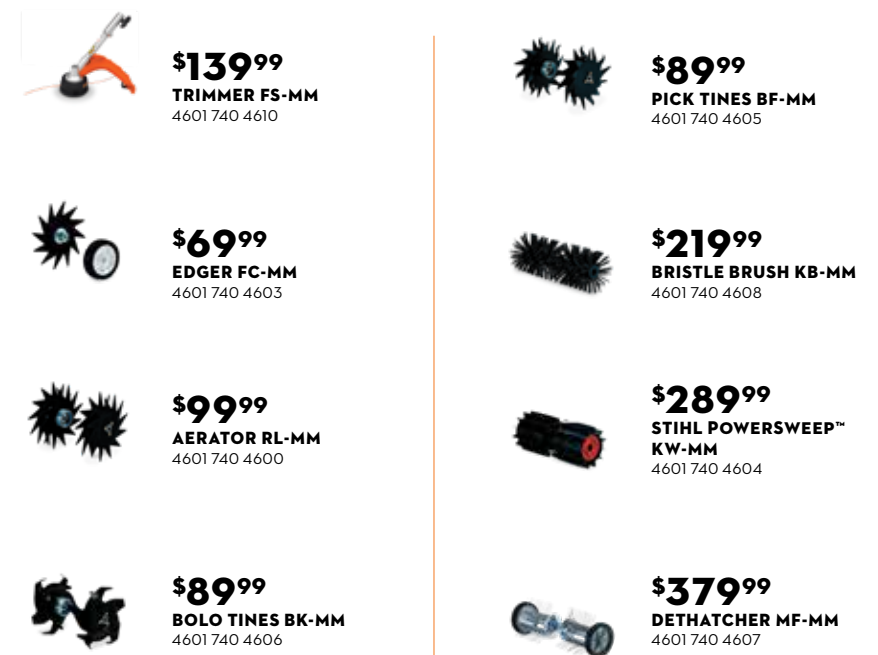

MM 56 C-E GAS YARD BOSS®

27.2 CC - 18.3 LB ①

Easy 2 Start™

$599⁹⁹

MSRP

Every MM 56 YARD BOSS® comes with a **FREE Wheel Kit** for easier handling. **Valued at $89.99.**